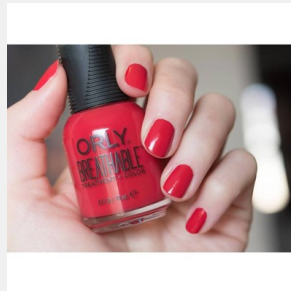

**nutricell -12 Ampules**  
4710782435425

**OMANI FRANKINCENSE SOAP**  
4449068646497

**OPOOLA Artificial nails**  
4796745384033

**Orly Breathable nail polish Give me a break**  
4716346605665

**Orly breathable nailpolish Love my nails**  
4716347031649

**Outrageous Curl – Dramatic Volume & Curve Mascara Ultra Black - Sephora**

**Outrageous Extension – Dramatic Volume & Lenght Mascara - Sephora**

**OZNaturals Skin Science Nature - 20% Vitamin C Serum (facial serum) - 30ml**